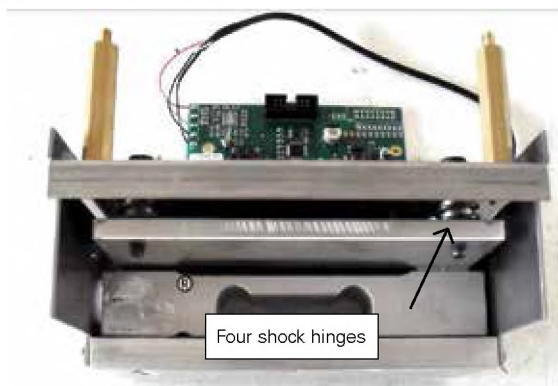

Balance Gibertini